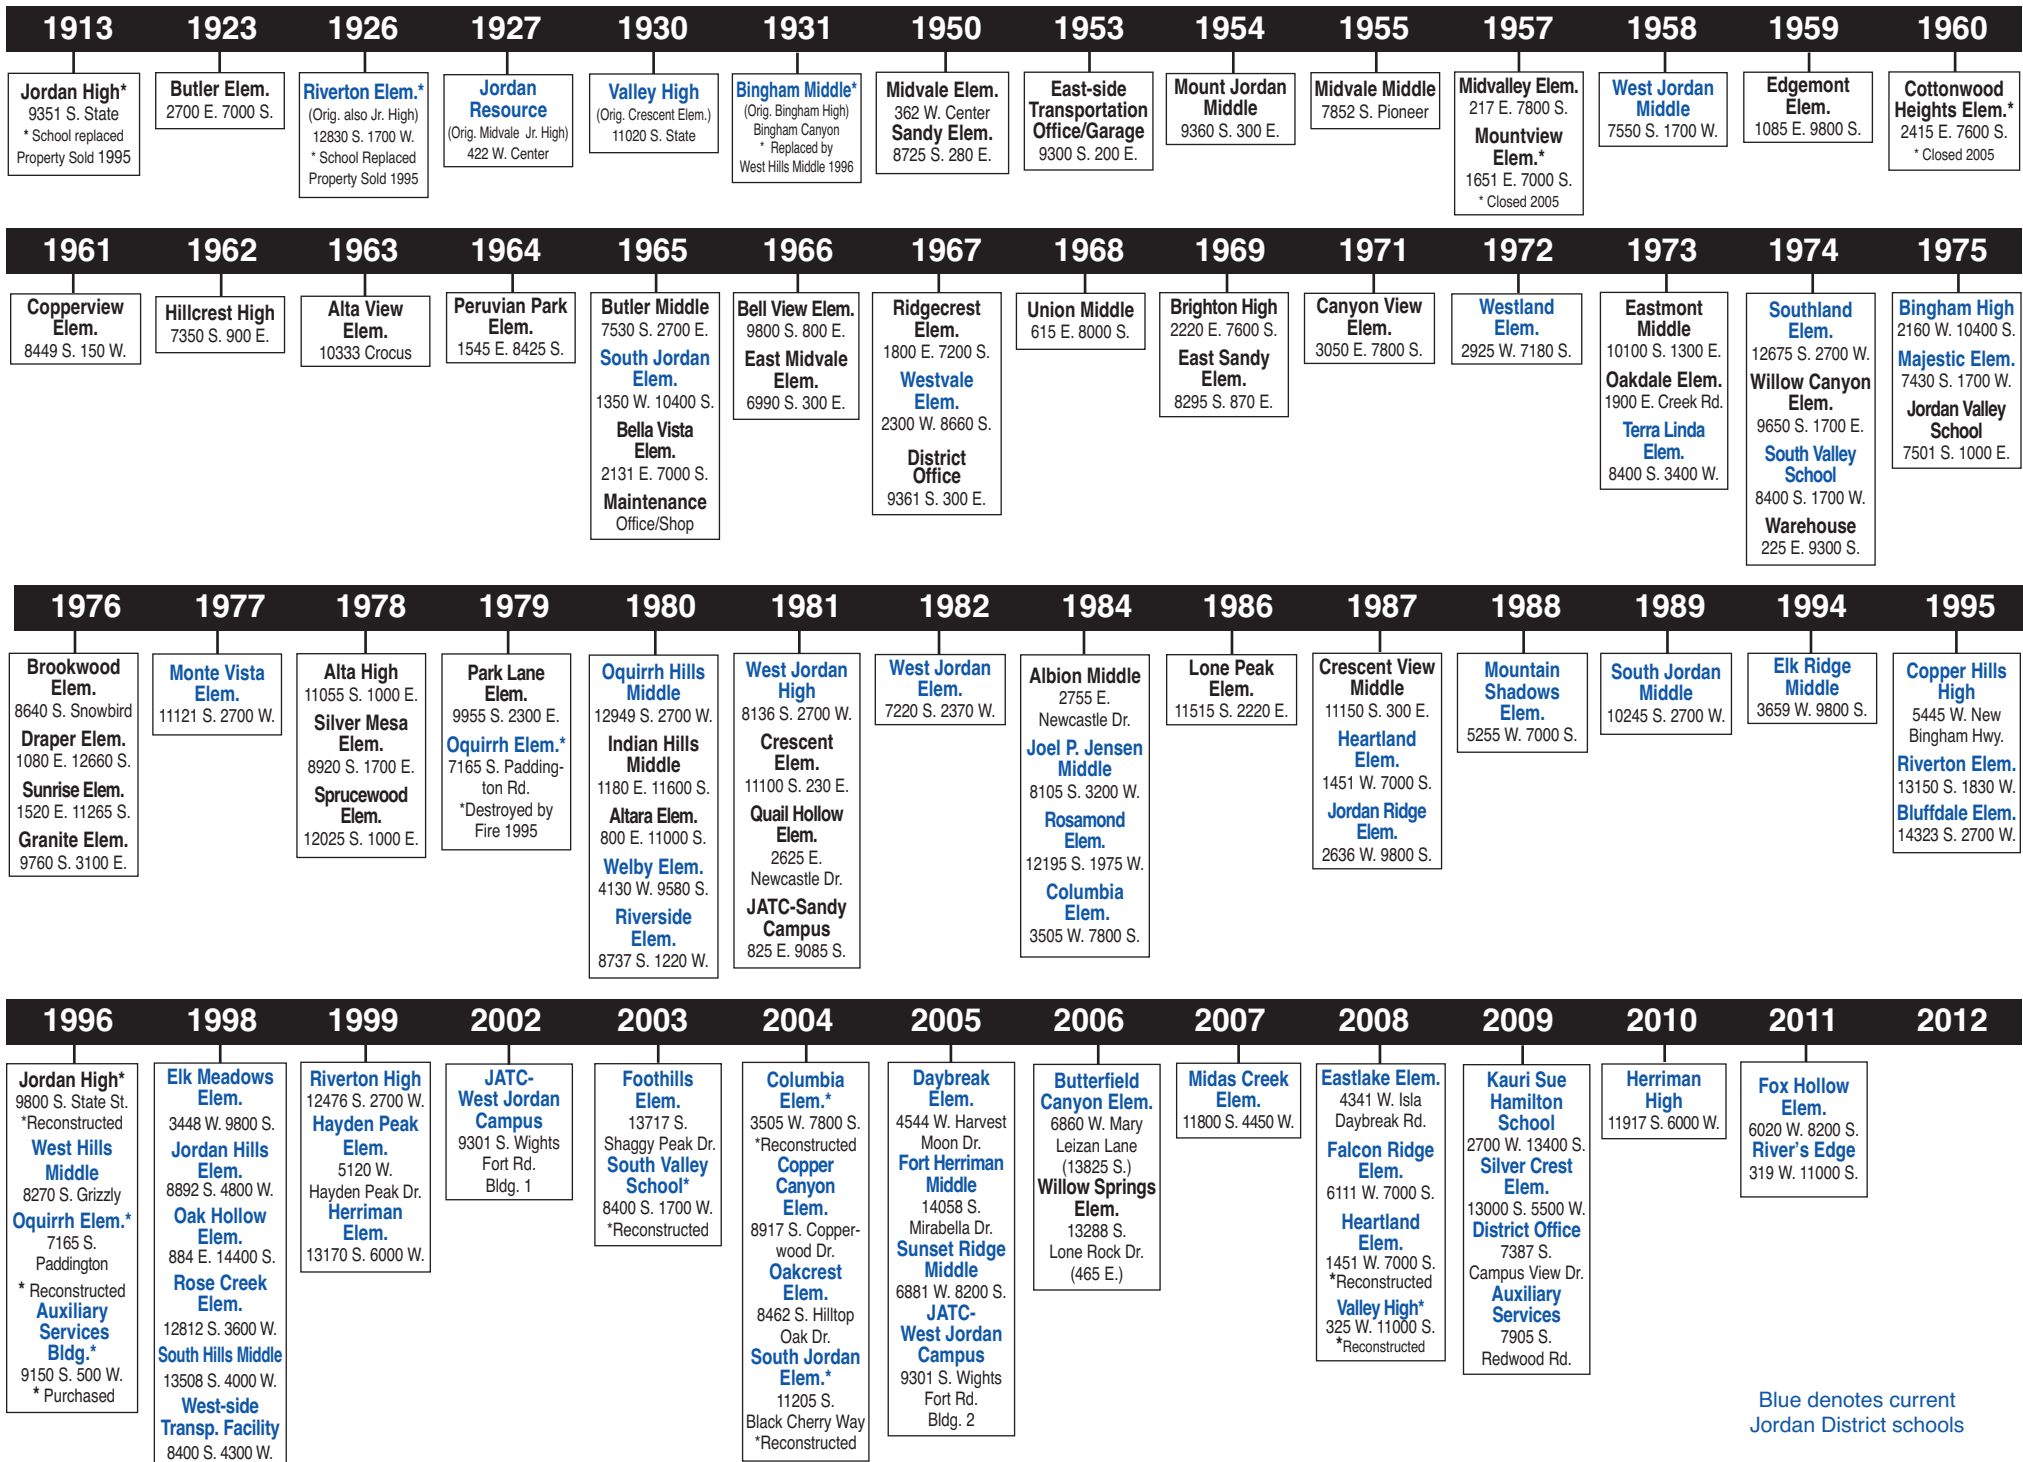

JORDAN SCHOOL DISTRICT – CONSTRUCTION DATELINE

Blue denotes current Jordan District schools